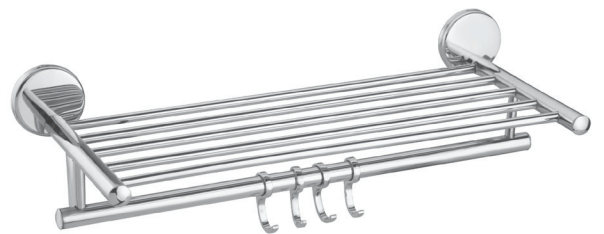

LOTUS SERIES

SS -202 Bathroom Accessories

ENGINEERED
FOR THE
MODERN
SANCTUARY.

LOTUS TOWEL RING

LO-402

LO-401 Towel Rod

LO-406 Towel Rack

LOTUS SERIES