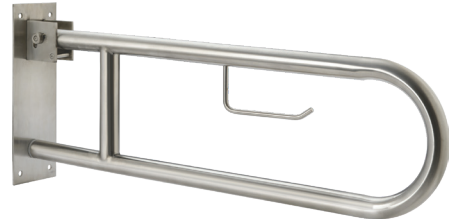

Flip up Bar 25mm

U shape Grab Bar Black

U Shape Grab Bar Silver