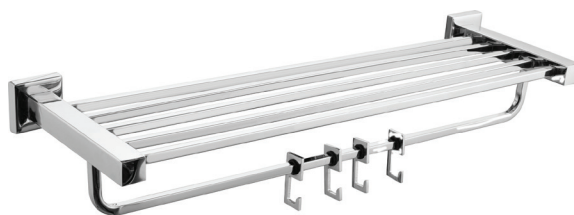

LO-410 Twin 2in1

LO-407 Double Soap Dish

LO-408 Soap Dish with Tumbler holder

STRIKING
SIMPLICITY
FOR YOUR
SPACE.

QUADRA SERIES

SS -202 Bathroom Accessories

Toilet Paper Holder

QD-501 Towel Rod