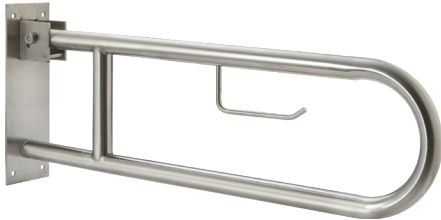

Flip up Bar 25mm

U shape Grab Bar Black

U Shape Grab Bar Silver