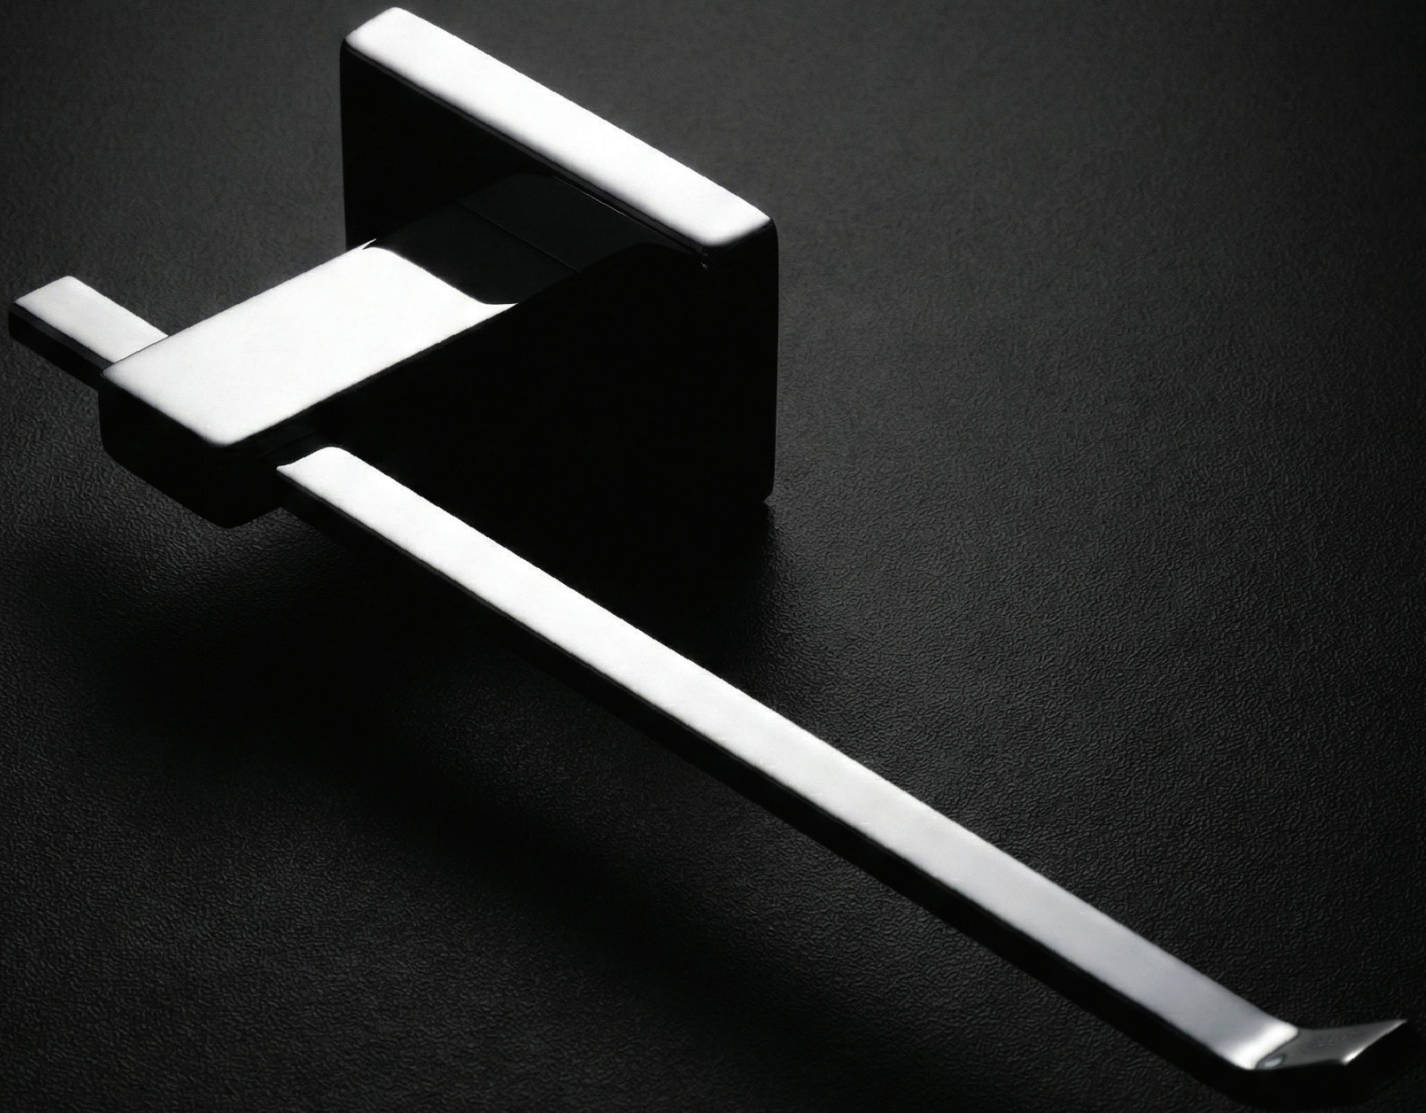

CONTEMPORARY
ELEGANCE BY
ANATOMIX

EDGE SERIES

SS -304 Bathroom Accessories

EDGE TOWEL RING

EDGE SERIES

SS -304 Bathroom Accessories

ED-100 Foldable Towel Rack

ED-101 Towel Rod