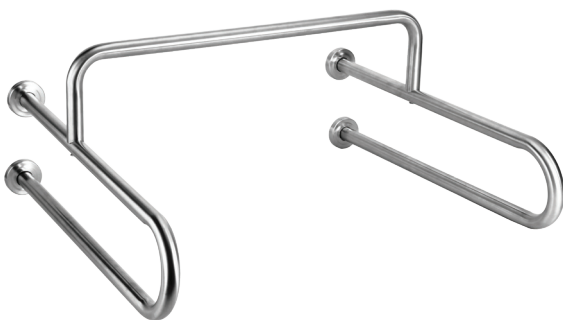

ED-109 Toilet Paper Holder
MRP - Rs. 915/-

ED-110 Soap Dispenser
MRP - Rs. 935/-

ED-111 Double Soap Dish
MRP - Rs.860/-

EFFORTLESS
ELEGANCE
FOR YOUR
SANCTUARY

GRAB BARS

SS -202 & SS - 304

Straight Grab Bar
25mm Chrome Finish

Straight Grab Bar
25mm Matt Finish

Straight Grab bar
25mm Chrome Polish

L Shape 12x12

135 Degree Angle

L shape with 3 legs
(12x18, 18x18, 18x24, 24x24)

Floor Mounted L shape

Urinal Grab bar

Fix u shape Grab bar

Flip up Bar 25mm

Flip up Bar 25 with
Base support

Flip up Bar 25mm with
Paper Holder

Flip Up Bar 32mm with
Paper Holder

Shower Bench Foldable
(Aluminium + Wooden)

Shower Bench Foldable
(SS - 202 & SS -304)