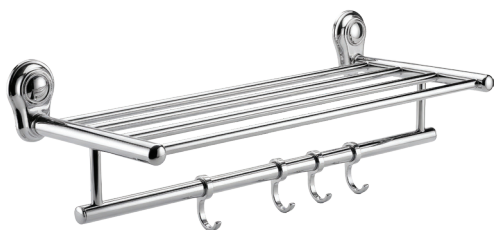

EM-104 Tumbler Holder

EM-107 Paper Holder

EM-105 Robe Hook

PLATINUM SERIES

SS -202 Bathroom Accessories

REDEFINING
LUXURY IN
EVERYDAY
SPACES.

PLATINUM HOOK TOWEL ROD

PN-206

PN-202 Towel Ring Round

PN-202 Square

PN-202 Triangle

PN-202 Oval

PN-204 Tumbler Holder

PN-205 Robe Hook

PN-206 Towel Rod with Hook

PN-201 Towel Rod

SS -202 Bathroom Accessories

Soap Dish Alfa

AL-305 Robe Hook

AL-306 Towel Rack

AL-301 Towel Rod

AL-303 Soap Dish

AL-302 Towel Ring

AL-302 Tumbler Holder